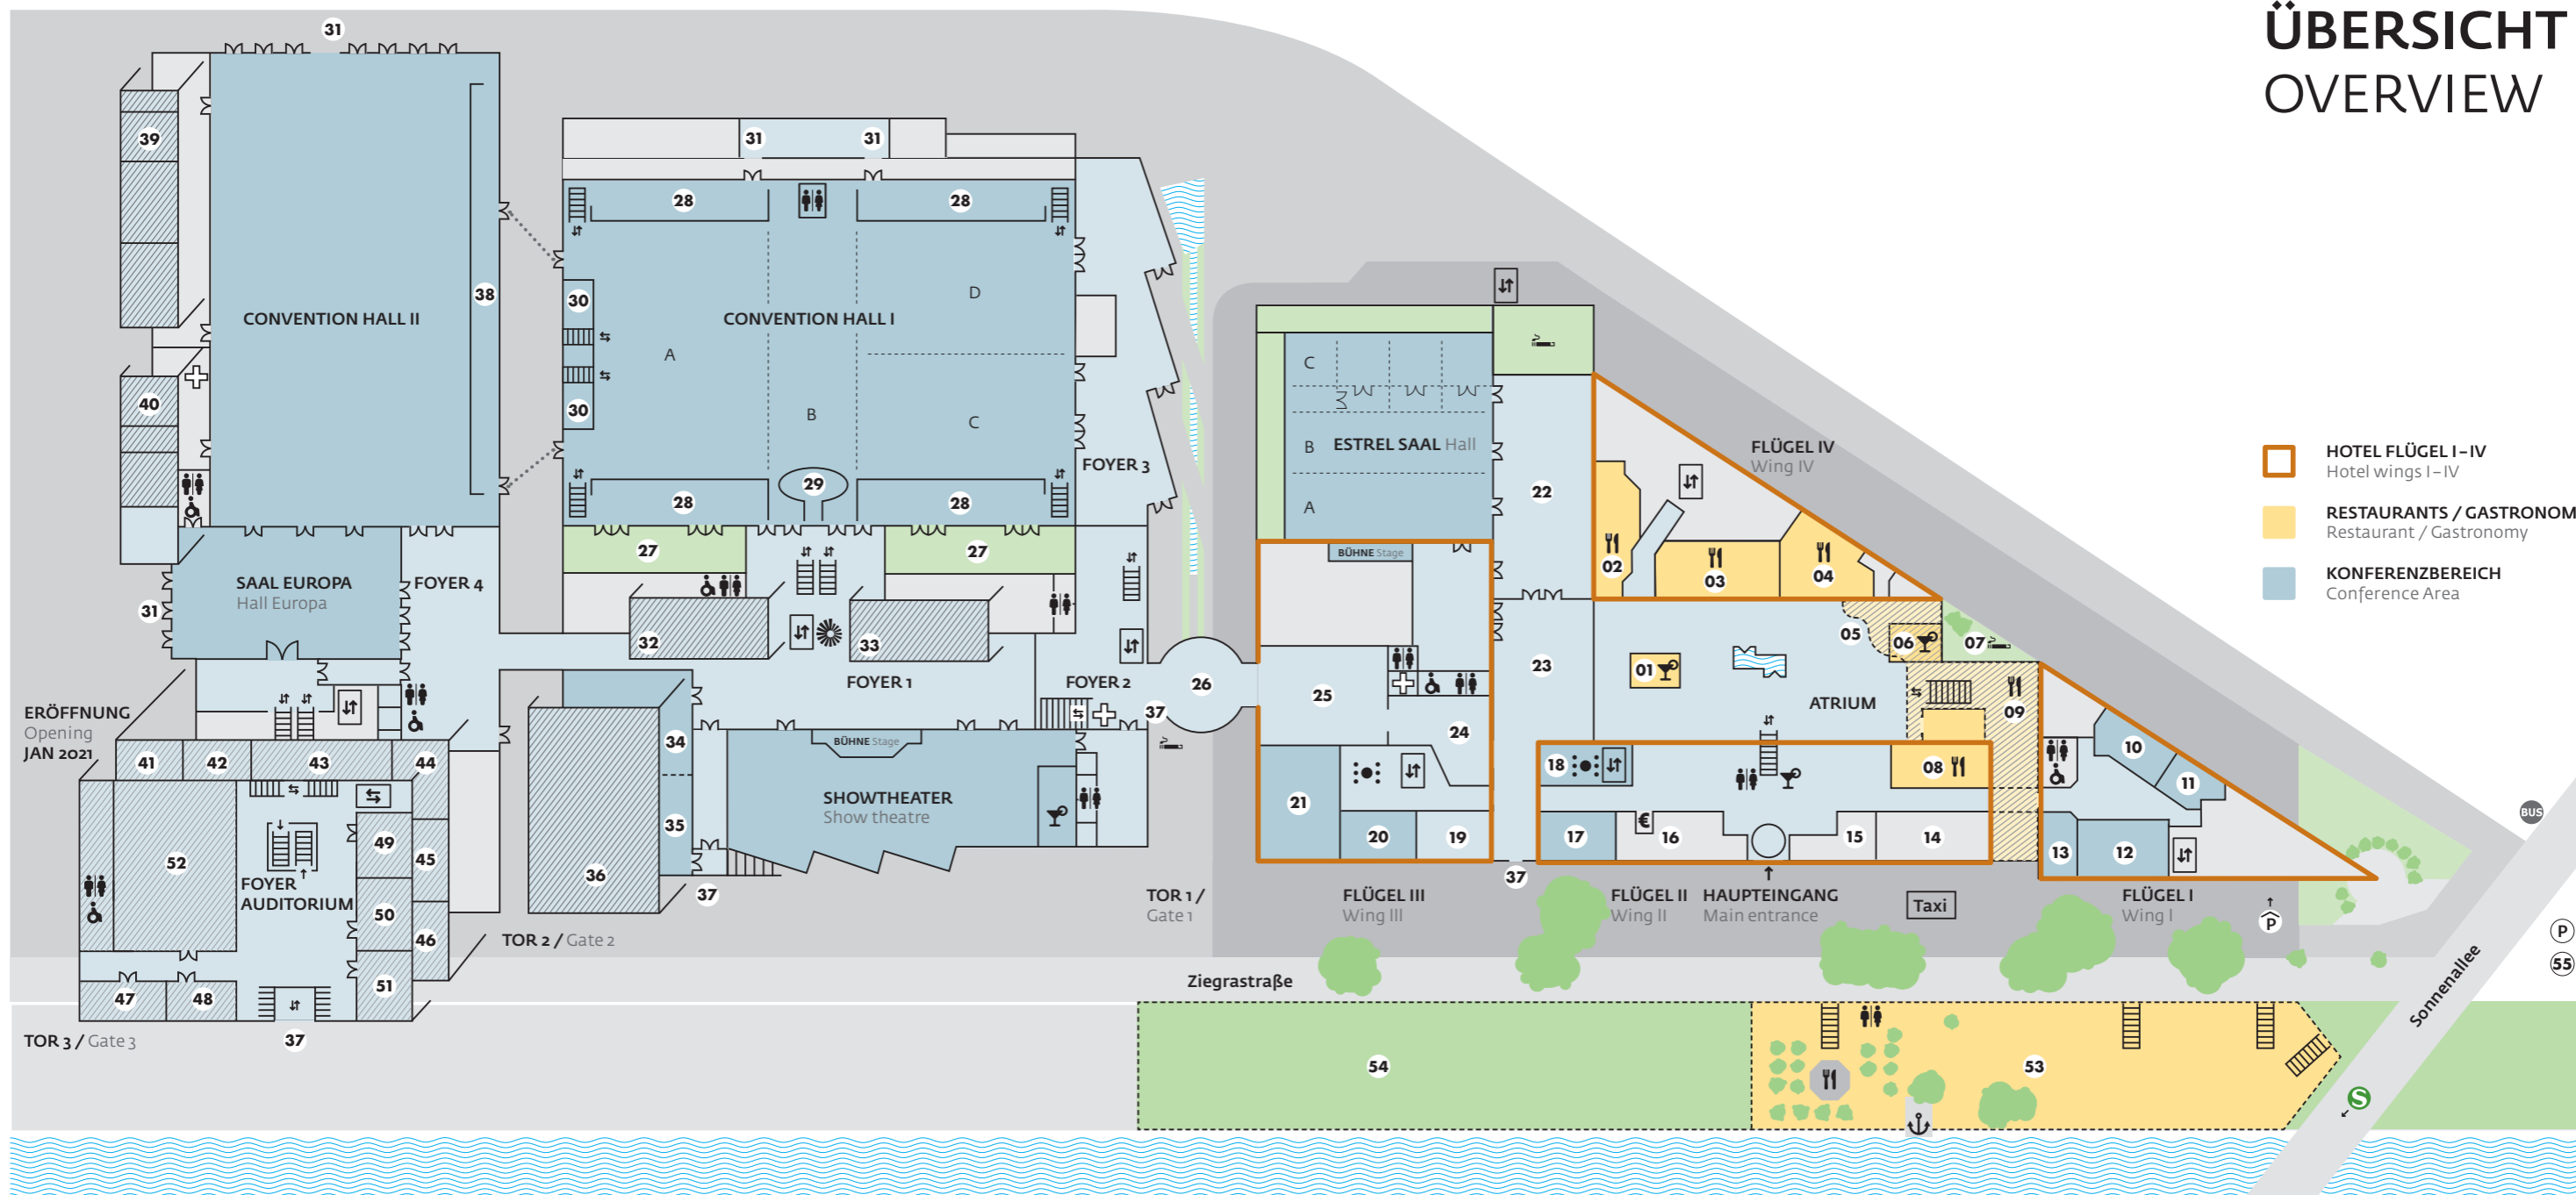

ÜBERSICHT OVERVIEW

ESTREL CONGRESS CENTER (ECC)

- 26** ROTUNDE Rotunda
 - 27** INNENHOF Inner courtyard
 - 28** GALERIE CONVENTION HALL I
Gallery Convention Hall I
 - 29** VIP GALERIE VIP gallery
 - 30** KÜNSTLERGARDEROBEN (MEHRSTÖCKIG)
Artist dressing room (multistory)
 - 31** ZULIEFERZONE CONGRESS CENTER
Delivery zone Congress Center
 - 32** RAUM ROOM 5 (2.OG / 2nd floor)
 - 33** RAUM ROOM 4 (2.OG / 2nd floor)
 - 34** RAUM ROOM 3
 - 35** RAUM ROOM 2
 - 36** RAUM ROOM 1 (1.OG / 1st floor)
 - 37** NEBENEINGANG
Side Entrance
 - 38** GALERIE CONVENTION HALL II
Gallery Convention Hall II
 - 39** BACKSTAGE RÄUME 1-4
Backstage rooms 1-4 (2.OG / 2nd floor)
 - 40** LOUNGE RÄUME 1-3
Lounge rooms 1-3 (1.OG / 1st floor)
 - 41-46** RÄUME ROOMS 6-11 (1.OG / 1st floor)
 - 47-51** RÄUME ROOMS 12-16 (2.OG / 2nd floor)
 - 52** AUDITORIUM (1.-3.OG / 1st floor-3rd floor)
 - 53** SOMMERGARTEN / SCHIFFSANLEGER
Summer garden / Landing pier
 - 54** OUTDOOR AREA
 - 55** AUSWEICHPARKPLATZ Outdoor parking lot
- WEITERHIN FINDEN SIE In addition you find:**
- FITNESS WELLNESS FLÜGEL Wing I (1.OG / 1st floor)
 - EISWÜRFELMASCHINE Ice cube machine
 - FLÜGEL Wing II+IV (1.OG / 1st floor)
 - BAR FLÜGEL Wing II (UG / Basement)