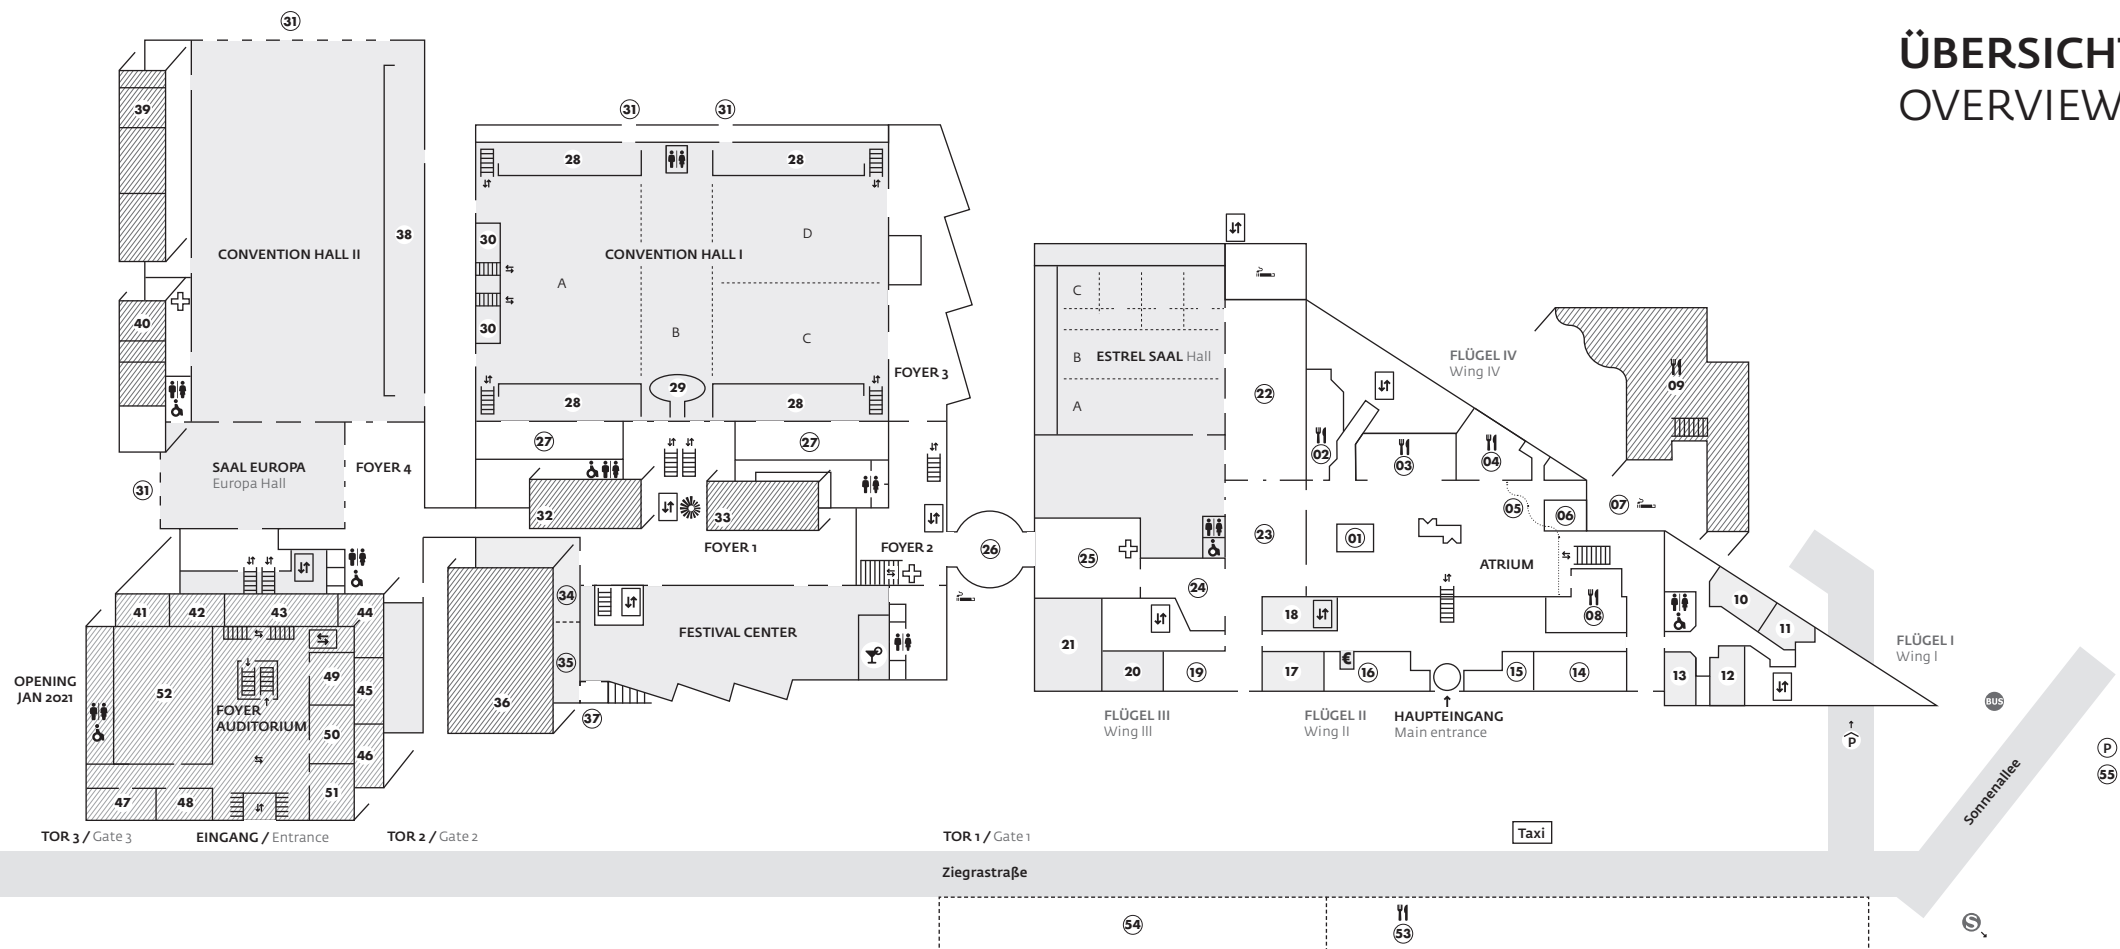

ÜBERSICHT OVERVIEW

ESTREL CONGRESS CENTER

- 26** ROTUNDE Rotunda
 - 27** INNENHOF Inner courtyard
 - 28** GALERIE CONVENTION HALL I
Gallery Convention Hall I
 - 29** VIP GALERIE VIP gallery
 - 30** KÜNSTLERGADEROBEN (MEHRSTÖCKIG)
Artist dressing room (multistory)
 - 31** ZULIEFERZONE CONGRESS CENTER
Delivery zone Congress Center
 - 32** RAUM ROOM 5 (2.OG / 2nd floor)
 - 33** RAUM ROOM 4 (2.OG / 2nd floor)
 - 34** RAUM ROOM 3
 - 35** RAUM ROOM 2
 - 36** RAUM ROOM 1 (1.OG / 1st floor)
 - 37** NEBENEINGANG RÄUME 1-3
Side Entrance rooms 1-3
 - 38** GALERIE CONVENTION HALL II
Gallery Convention Hall II
 - 39** BACKSTAGE RÄUME 1-4
Backstage rooms 1-4 (2.OG / 2nd floor)
 - 40** LOUNGE RÄUME 1-3
Lounge rooms 1-3 (1.OG / 1st floor)
 - 41-46** RAUM ROOM 6-11 (1.OG / 1st floor)
 - 47-51** RAUM ROOM 12-17 (2.OG / 2nd floor)
 - 52** AUDITORIUM (1.-3.OG / 1st floor-3rd floor)
 - 53** SOMMERTERREZZEN / SCHIFFSANLEGER
Summer garden / Landing pier
 - 54** OUTDOOR AREA
 - 55** AUSWEICHPARKPLATZ Outdoor parking lot
- WEITERHIN FINDEN SIE** In addition you find:
- FITNESS WELLNESS FLÜGEL Wing I (1.OG / 1st floor)
 - EISWÜRFELMASCHINE Ice cube machine
 - FLÜGEL Wing II-IV (1.OG / 1st floor)
 - BAR FLÜGEL Wing II (UG / Basement)

- TOILETTEN Restrooms
- RESTAURANT/
GASTRONOMIE
Restaurant/Gastronomy
- BAR
- AUFZUG Lift
- WENDELTRASSE
Spiral staircase
- RAUCHERBEREICH
Smokers area
- GELDAUTOMAT ATM
- ERSTE HILFE First aid